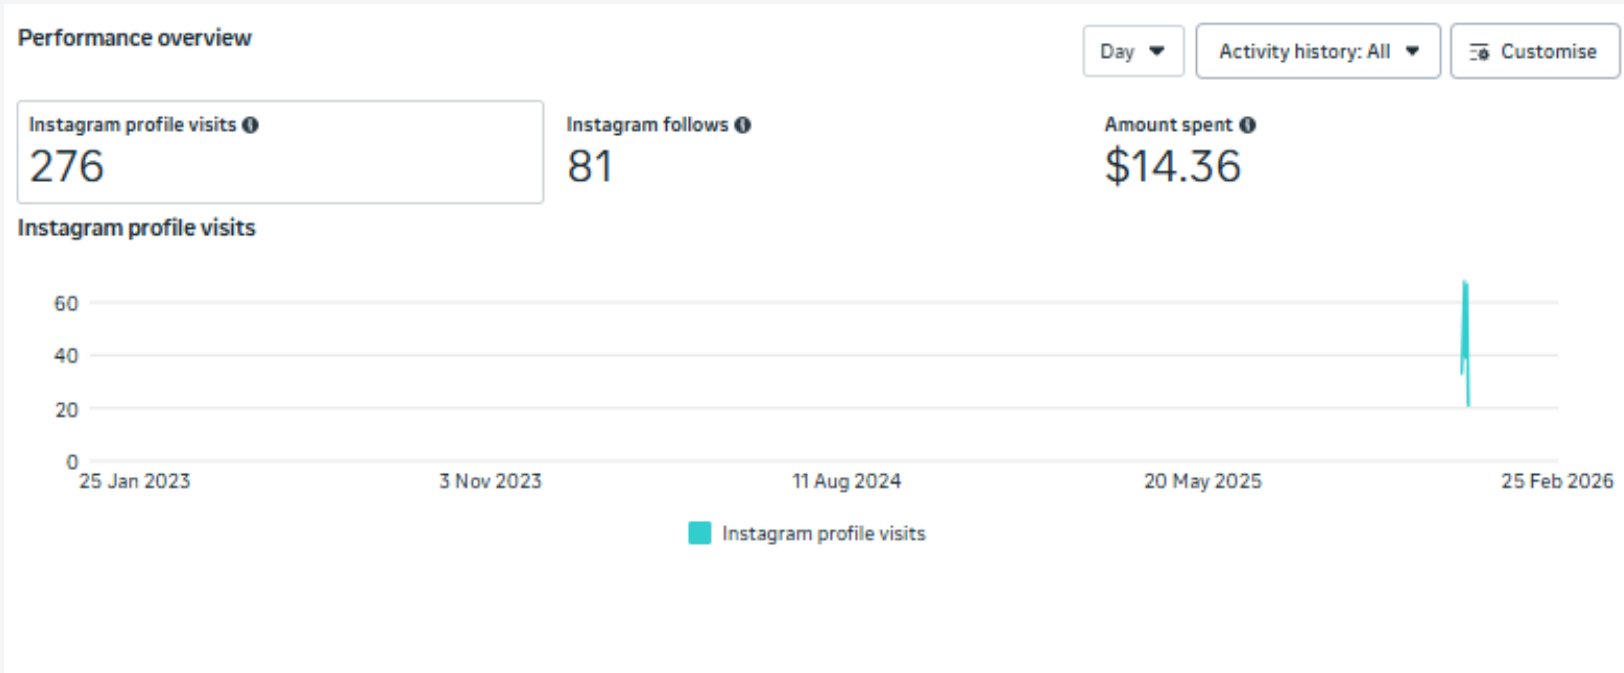

Traffic ads