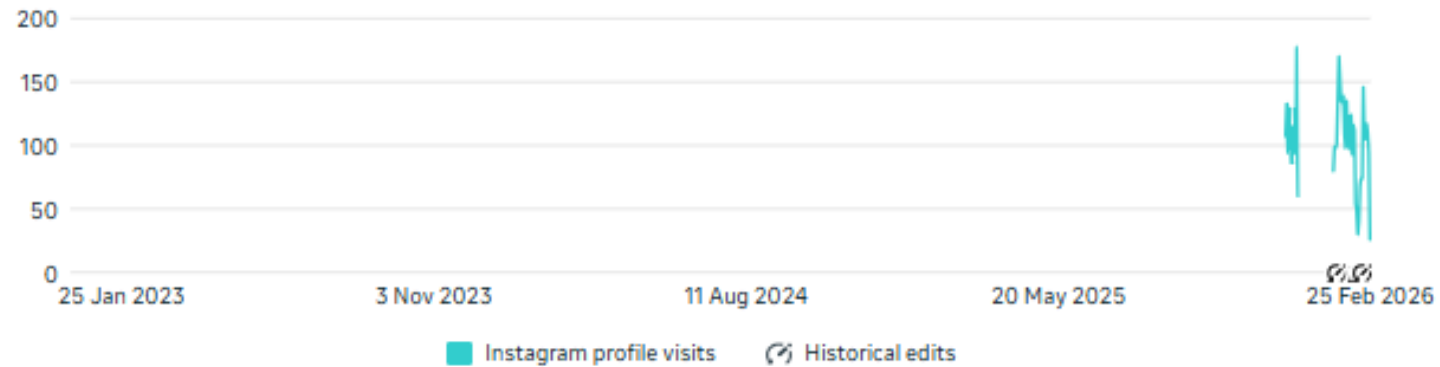

Traffic ads

Performance overview

Day ▾

Activity history: All ▾

Customise

Instagram profile visits ⓘ

4,774

Instagram follows ⓘ

1,180

Amount spent ⓘ

$169.35

Instagram profile visits

Your cost per instagram profile visit is 6.5% lower than similar ad sets

Similar ad sets run by your peers between 25 Jan 2026 and 25 Feb 2026 have a median cost per instagram profile visit of $0.04.