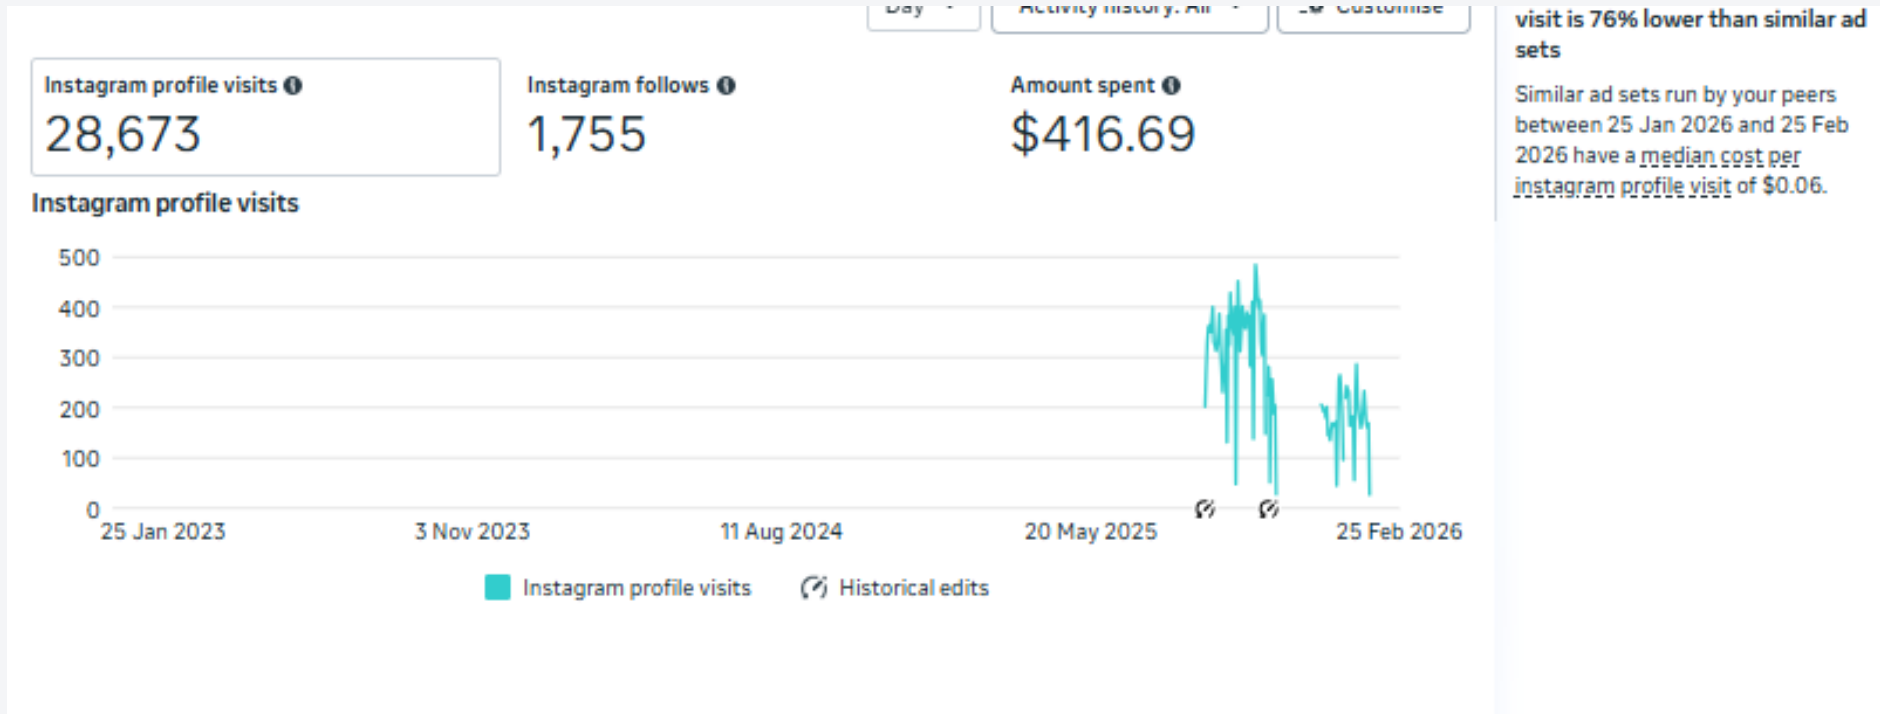

Followers food industry ads