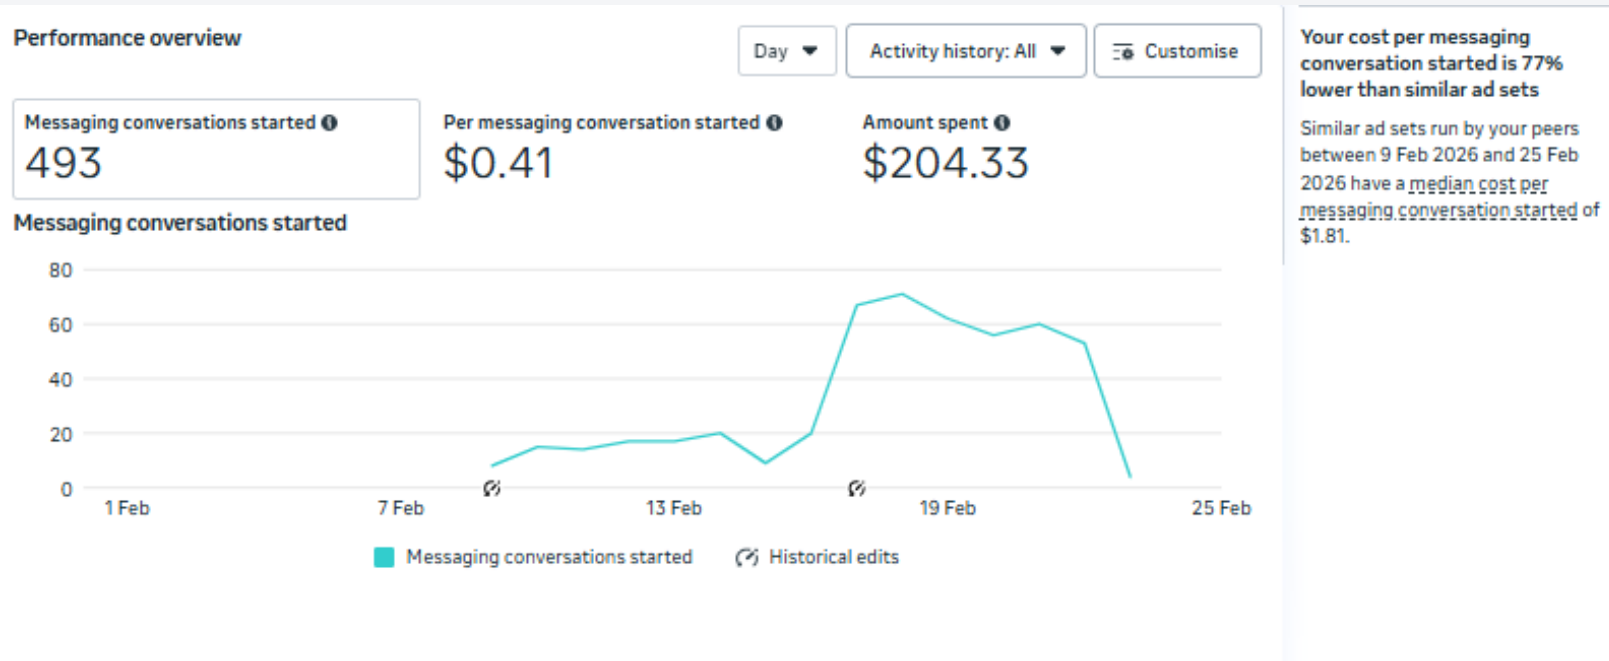

Messaging ads