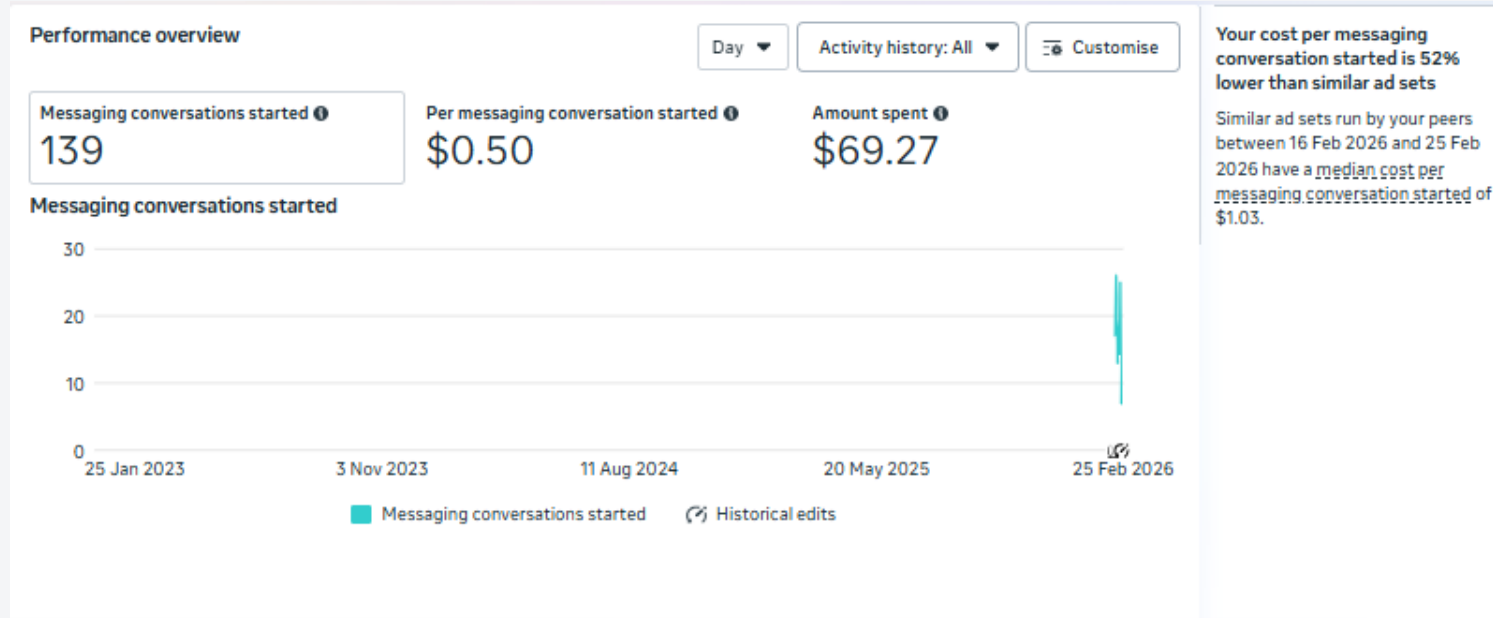

Messaging Travel agency ads