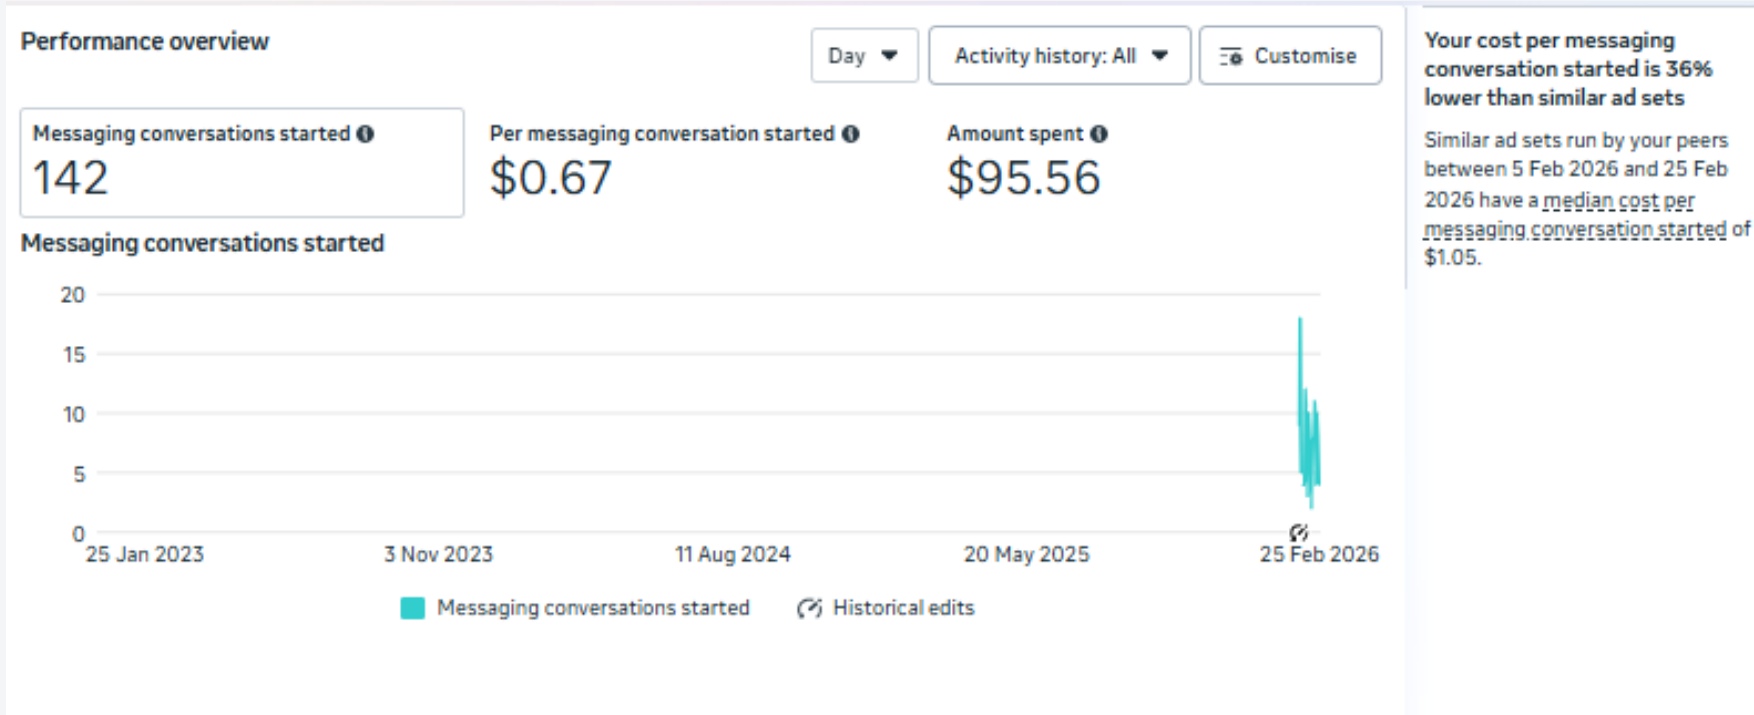

Messaging food industry ads