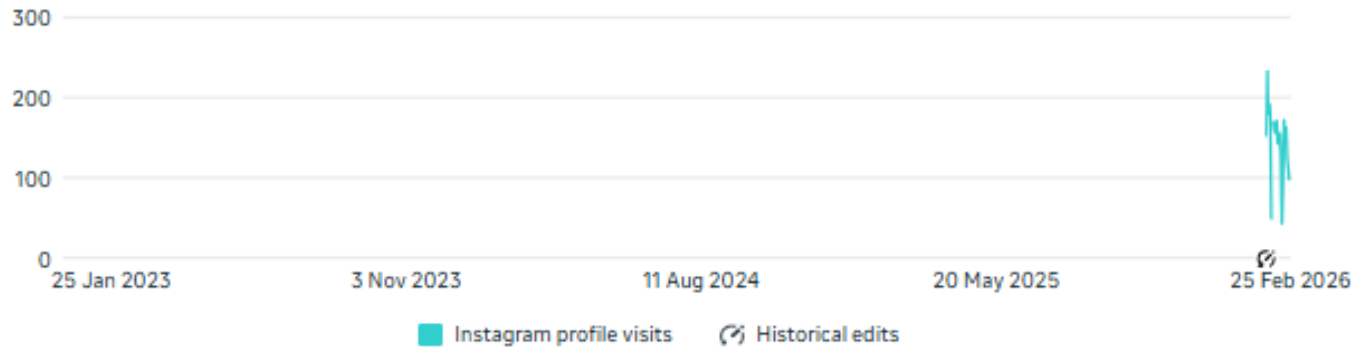

Followers food industry ads

Performance overview

Day ▾

Activity history: All ▾

Customise

Instagram profile visits ⓘ

3,166

Instagram follows ⓘ

326

Amount spent ⓘ

$107.37

Instagram profile visits

Your cost per instagram profile visit is 43% lower than similar ad sets

Similar ad sets run by your peers between 2 Feb 2026 and 25 Feb 2026 have a median cost per instagram profile visit of $0.06.