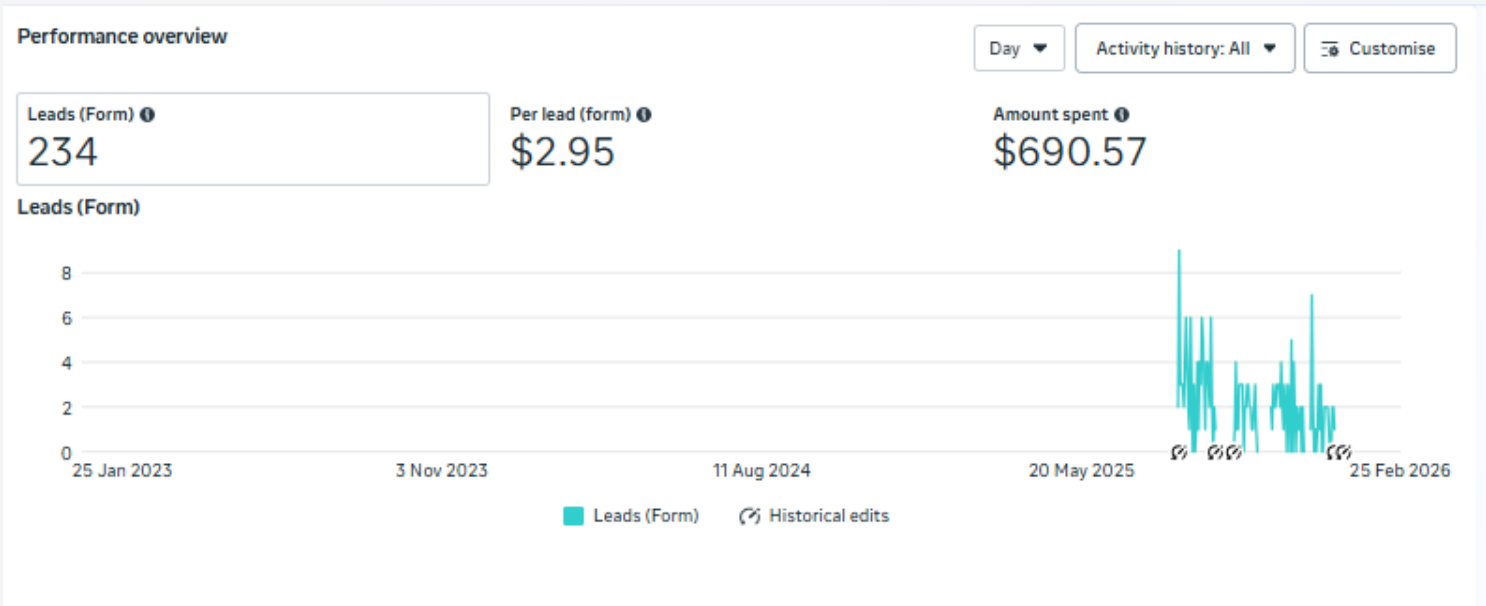

Leads form service provider ads