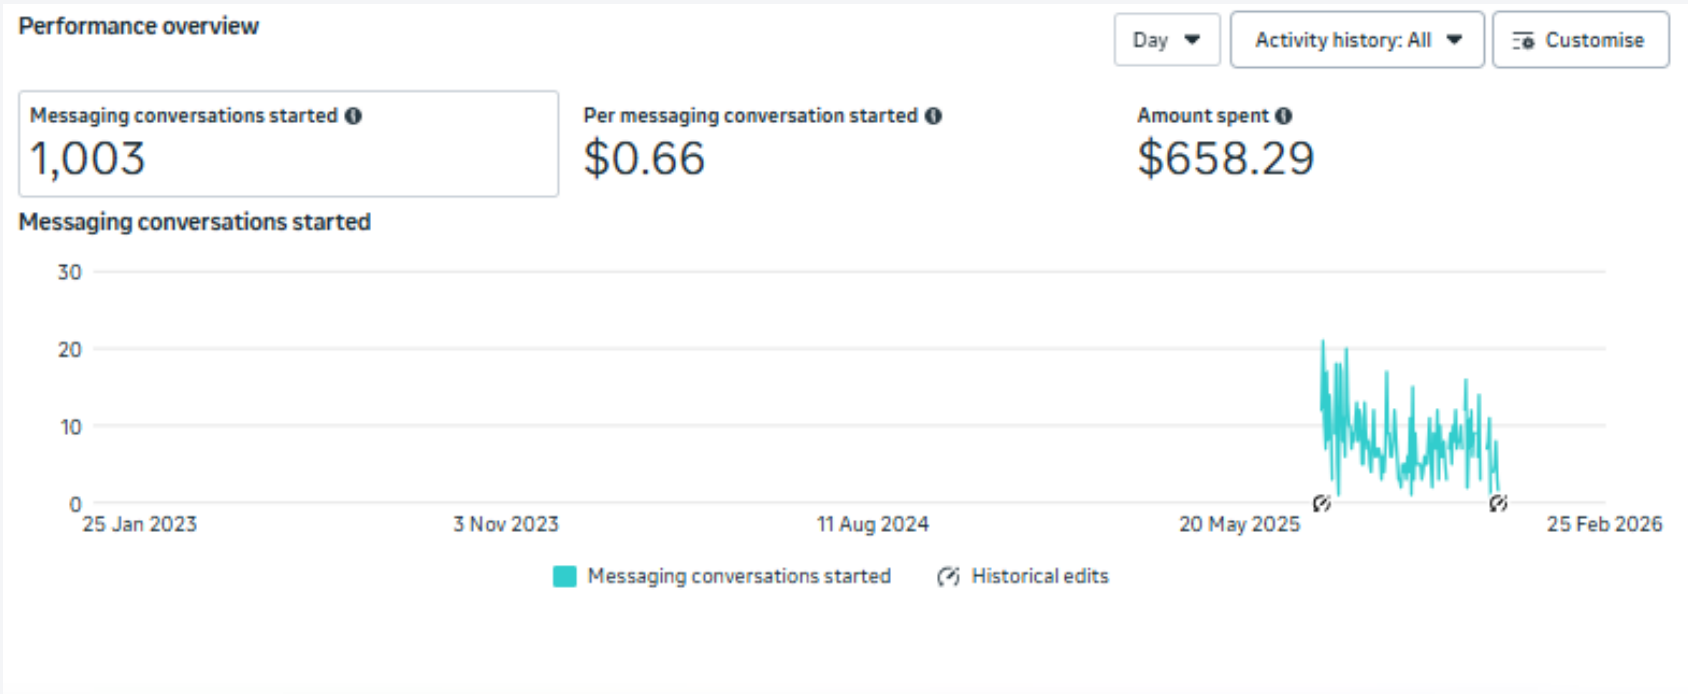

Messaging food industry ads