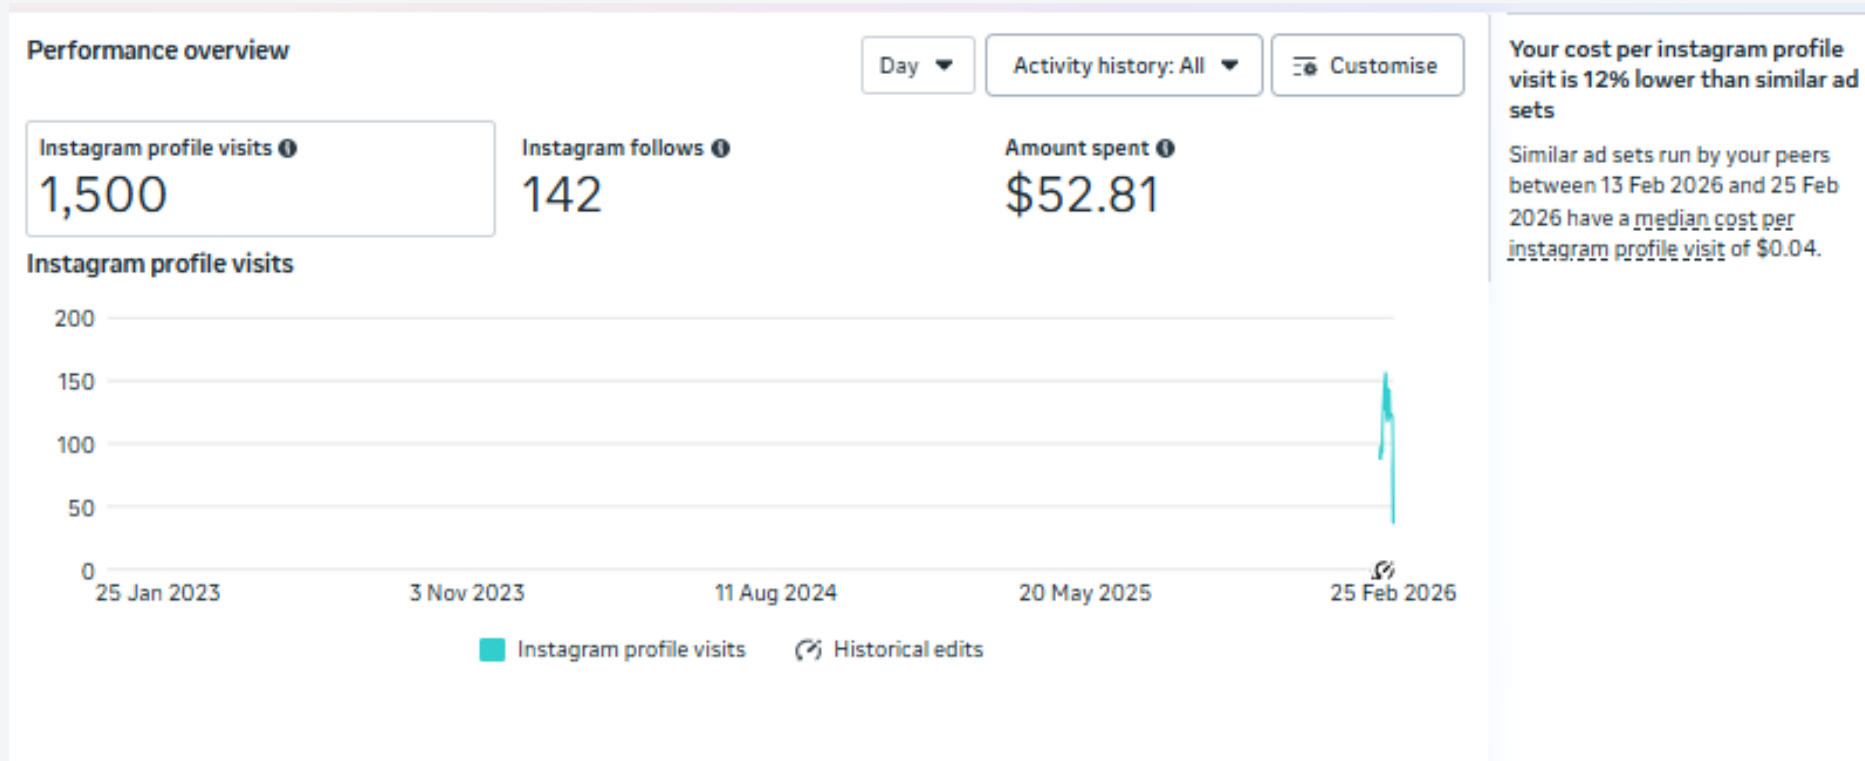

Traffic ads